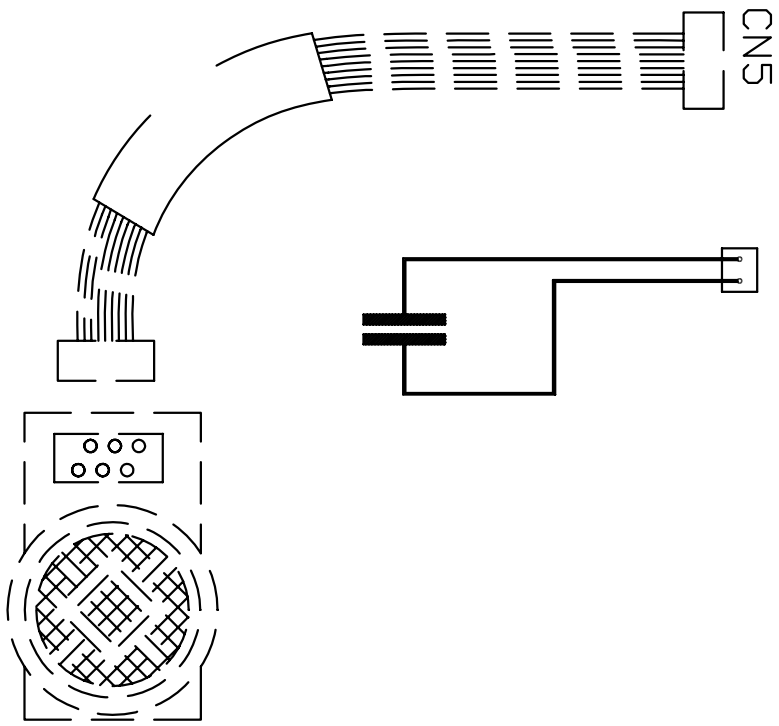

THERMEX

SPAREPART LIST VERTICAL 880

Position	Code	Thermex Code	Description
9	8087553	R520.43.1605.0	GREASE FILTER
166A	8080832	R520.43.1600.0	CIRCUIT BOARD EXTERN MOTOR
166B	8080848	R520.43.1601.0	CIRCUIT BOARD INTERN MOTOR
474	2300880	R520.43.1603.0	HALOGEN LAMPS
AQI	6103843	R520.43.1604.0	TOUCH PANEL
CAS	6002178	R520.43.1602.0	MOTOR
X			No Spareparts

COMANDO

THERMEX VERTICAL 880

CN4

CN2

CN1A/CN1B

CN1

G.V