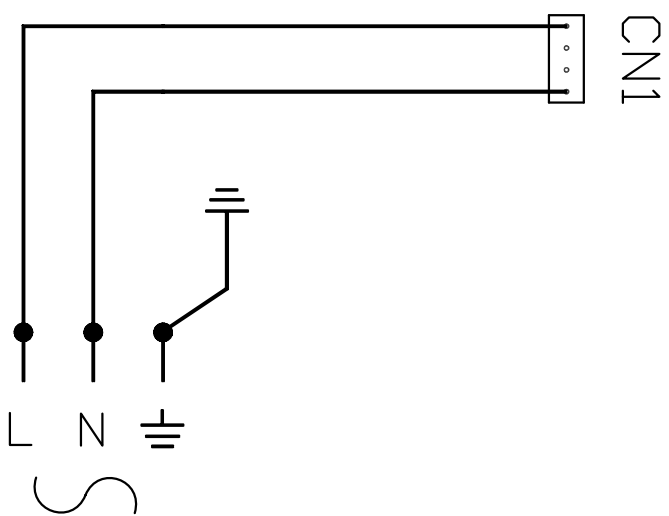

THERMEX

SPAREPART LIST VERTICAL 880

Position	Code	Thermex Code	Description
9	8087553	R520.43.1605.0	GREASE FILTER
166A	8080832	R520.43.1600.0	CIRCUIT BOARD EXTERN MOTOR
166B	8080848	R520.43.1601.0	CIRCUIT BOARD INTERN MOTOR
474	2300880	R520.43.1603.0	HALOGEN LAMPS
AQI	6103843	R520.43.1604.0	TOUCH PANEL
CAS	6002178	R520.43.1602.0	MOTOR
X			No Spareparts

COMANDO

THERMEX VERTICAL 880

CN4

CN2

CN1A/CN1B

CN1

G.V