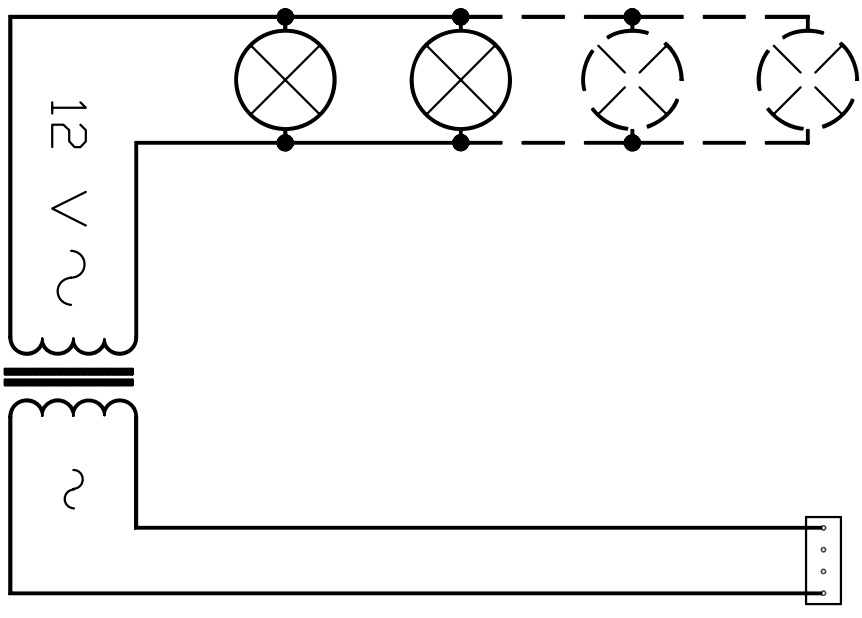

THERMEX

SPAREPART LIST VERTICAL 880

Position	Code	Thermex Code	Description
9	8087553	R520.43.1605.0	GREASE FILTER
166A	8080832	R520.43.1600.0	CIRCUIT BOARD EXTERN MOTOR
166B	8080848	R520.43.1601.0	CIRCUIT BOARD INTERN MOTOR
474	2300880	R520.43.1603.0	HALOGEN LAMPS
AQI	6103843	R520.43.1604.0	TOUCH PANEL
CAS	6002178	R520.43.1602.0	MOTOR
X			No Spareparts

COMANDO

THERMEX VERTICAL 880

CN4

CN2

CN1A/CN1B

CN1

G.V