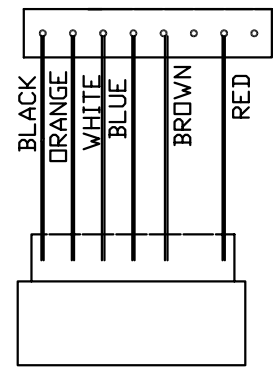

THERMEX

SPAREPART LIST VERTICAL 880

Position	Code	Thermex Code	Description
9	8087553	R520.43.1605.0	GREASE FILTER
166A	8080832	R520.43.1600.0	CIRCUIT BOARD EXTERN MOTOR
166B	8080848	R520.43.1601.0	CIRCUIT BOARD INTERN MOTOR
474	2300880	R520.43.1603.0	HALOGEN LAMPS
AQI	6103843	R520.43.1604.0	TOUCH PANEL
CAS	6002178	R520.43.1602.0	MOTOR
X			No Spareparts

COMANDO

THERMEX VERTICAL 880

CN4

CN2

CN1A/CN1B

CN1

G.V