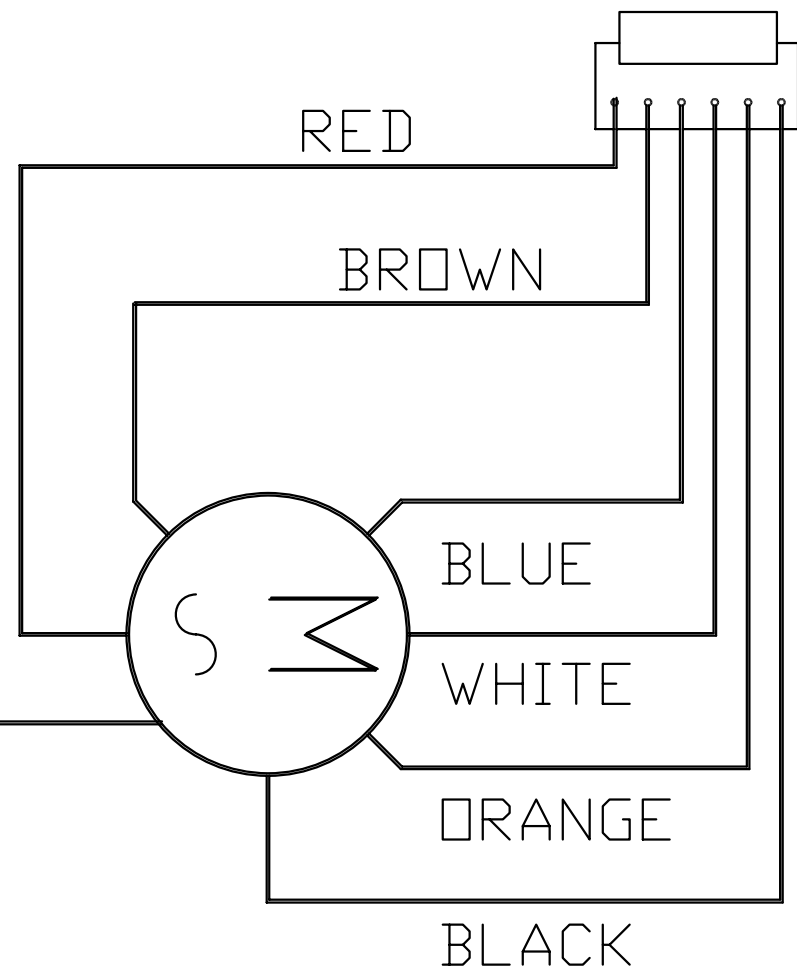

THERMEX

SPAREPART LIST VERTICAL 880

Position	Code	Thermex Code	Description
9	8087553	R520.43.1605.0	GREASE FILTER
166A	8080832	R520.43.1600.0	CIRCUIT BOARD EXTERN MOTOR
166B	8080848	R520.43.1601.0	CIRCUIT BOARD INTERN MOTOR
474	2300880	R520.43.1603.0	HALOGEN LAMPS
AQI	6103843	R520.43.1604.0	TOUCH PANEL
CAS	6002178	R520.43.1602.0	MOTOR
X			No Spareparts

COMANDO

THERMEX VERTICAL 880

CN4

CN2

CN1A/CN1B

CN1

G.V